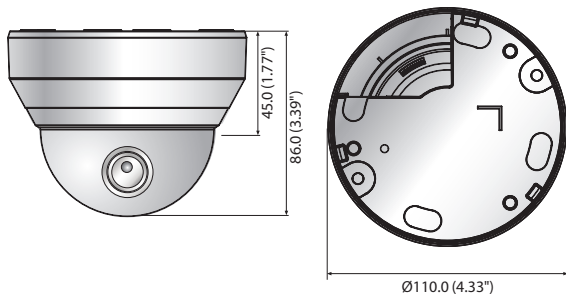

## Key Features

- Max. 2megapixel (1920 x 1080) resolution
- Built-in 2.8mm fixed lens (QND-6010R)  
3.6mm fixed lens (QND-6020R)  
6mm fixed lens (QND-6030R)
- Max. 30fps@all resolutions (H.265/H.264)
- H.265, H.264, MJPEG codec supported, Multiple streaming
- Motion detection, Tampering, Defocus detection
- micro SD/SDHC/SDXC memory slot (Max. 128GB), PoE / 12V DC
- IR viewable length 20m, IK08
- Hallway view, WiseStream support
- LDC support (Lens distortion correction)

## Dimensions

Unit : mm (inch)