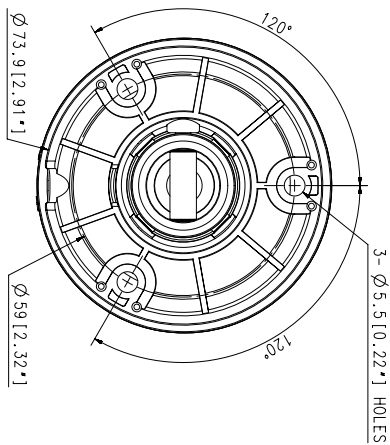

Appearance LNO-6070R
Unit : mm [inch]