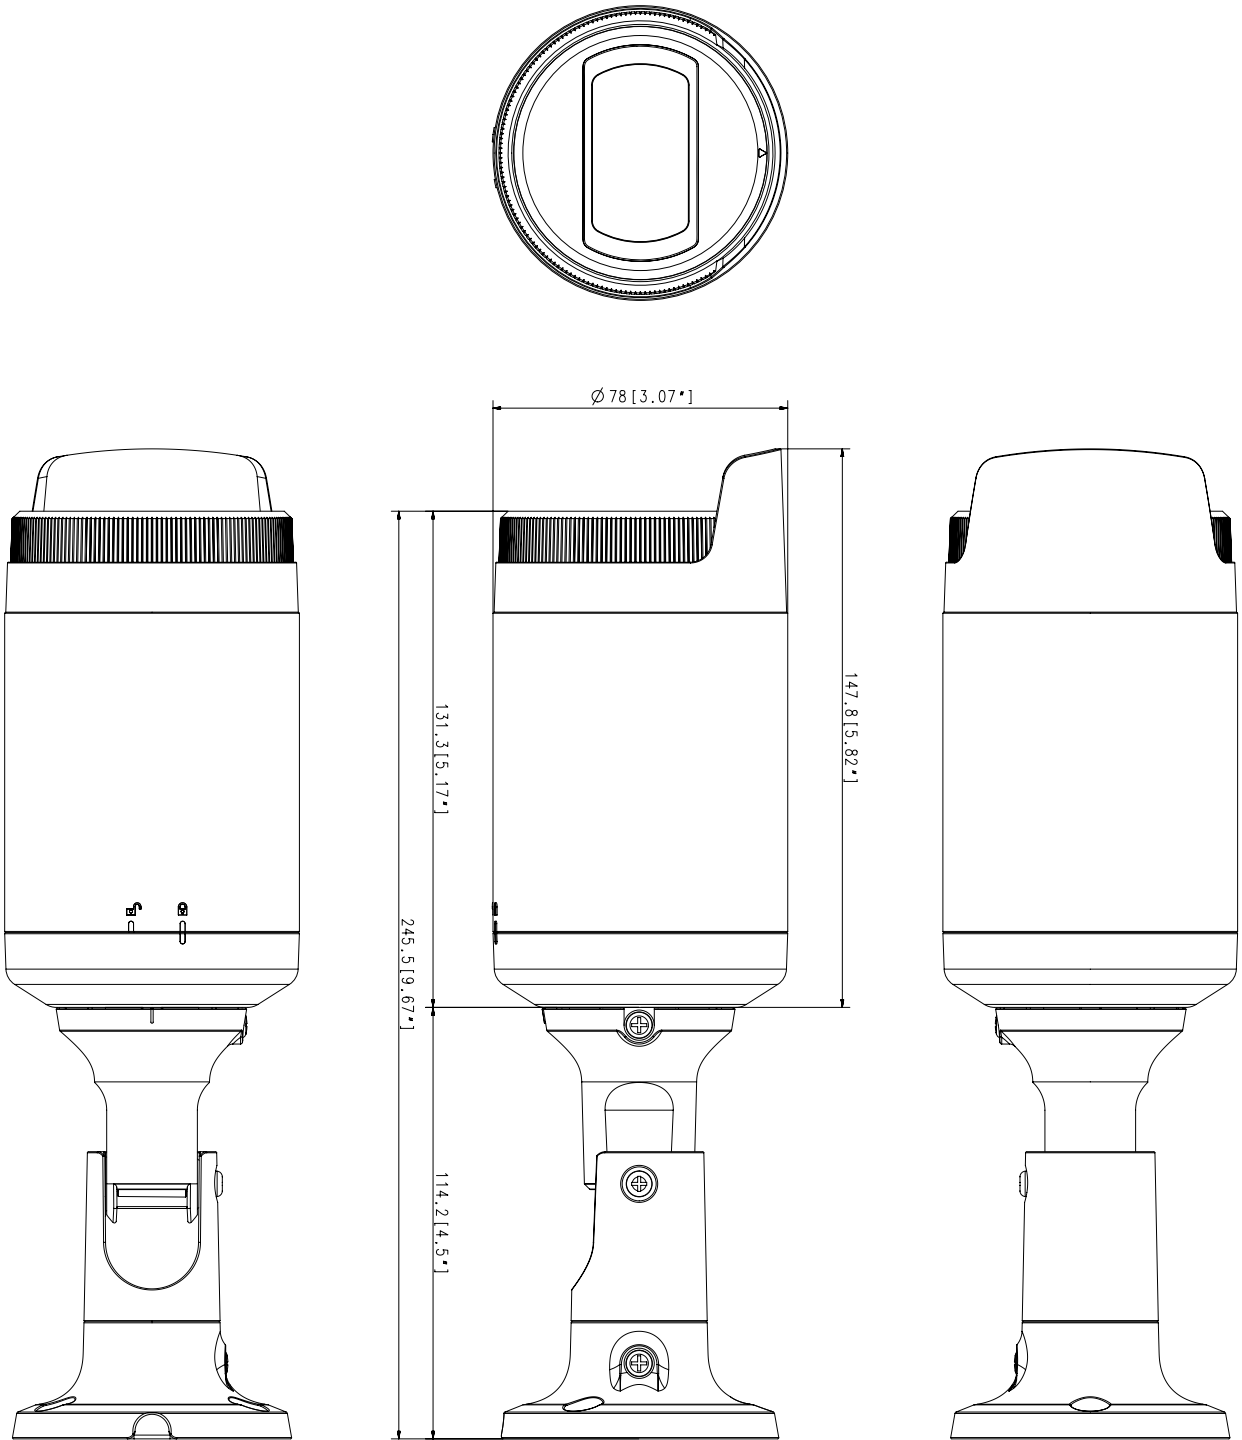

Appearance LNO-6070R
Unit : mm [inch]