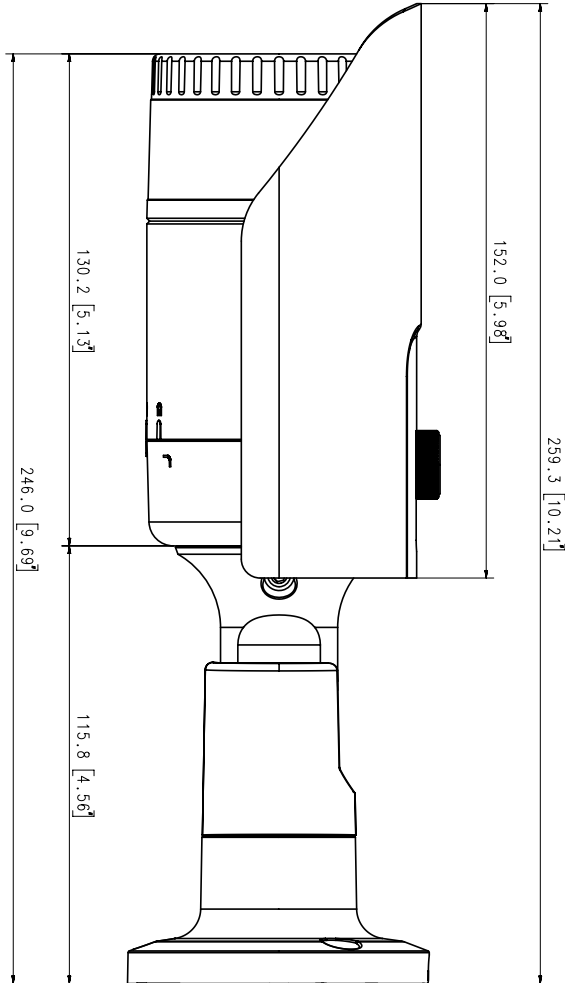

**Mechanical**

Color / Material	Dark grey / Aluminum
------------------	----------------------

Product dimensions / weight	∅70.0x246.0mm(∅2.76x9.69"), 700g(1.54 lb)
-----------------------------	---

**DORI (EN62676-4 standard)**

Appearance  
Unit : mm [inch]