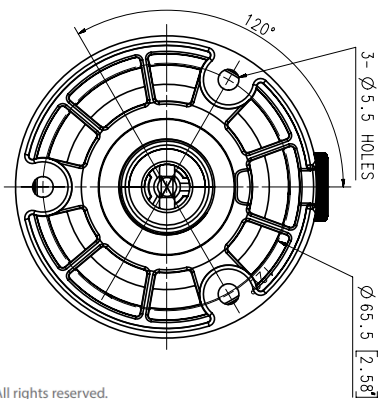

**Mechanical**

Color / Material	Dark grey / Aluminum
------------------	----------------------

Product dimensions / weight	∅70.0x246.0mm(∅2.76x9.69"), 700g(1.54 lb)
-----------------------------	---

**DORI (EN62676-4 standard)**

Detect (25PPM/ 8PPF)	25.1m(82.21ft)
Observe (63PPM/ 19PPF)	10.0m(32.89ft)
Recognize (125PPM/ 38PPF)	5.0m(16.44ft)
Identify (250PPM/ 76PPF)	2.5m(8.22ft)

- The latest product information / specification can be found at [hanwha-security.com](http://hanwha-security.com)
- Design and specifications are subject to change without notice.
- Wisenet is the proprietary brand of Hanwha Techwin, formerly known as Samsung Techwin.

Appearance  
Unit : mm [inch]