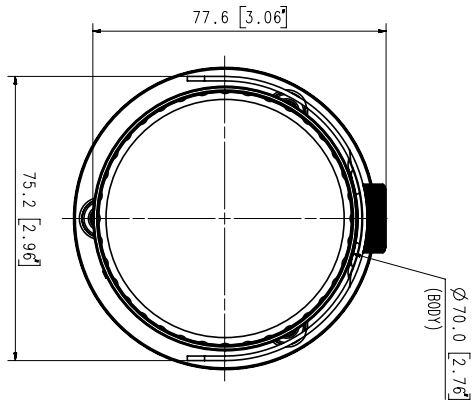

**Mechanical**

Color / Material	Dark grey / Aluminum
------------------	----------------------

Product dimensions / weight	∅70.0x246.0mm(∅2.76x9.69"), 700g(1.54 lb)
-----------------------------	---

**DORI (EN62676-4 standard)**

Detect (25PPM/ 8PPF)	25.1m(82.21ft)
Observe (63PPM/ 19PPF)	10.0m(32.89ft)
Recognize (125PPM/ 38PPF)	5.0m(16.44ft)
Identify (250PPM/ 76PPF)	2.5m(8.22ft)

- The latest product information / specification can be found at [hanwha-security.com](http://hanwha-security.com)
- Design and specifications are subject to change without notice.
- Wisenet is the proprietary brand of Hanwha Techwin, formerly known as Samsung Techwin.

Appearance  
Unit : mm [inch]