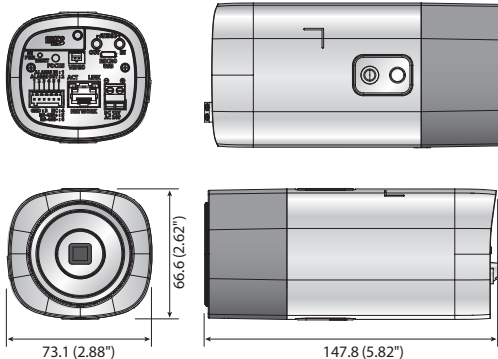

Dimensions

Unit : mm (inch)