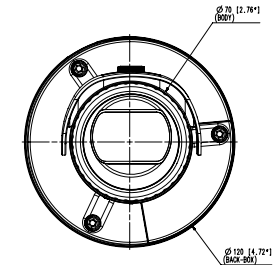

Mechanical

Color / Material	Dark grey / Aluminum
Product dimensions / weight	Ø70x296mm (Ø2.76"x11.65"), 1220g (2.69 lb)

- The latest product information / specification can be found at hanwha-security.com
- Design and specifications are subject to change without notice.
- Wisenet is the proprietary brand of Hanwha Techwin, formerly known as Samsung Techwin.

Appearance XNO-6020R/8020R/8030R/8040R
Unit : mm [inch]

Appearance XNO-6010R
Unit : mm [inch]