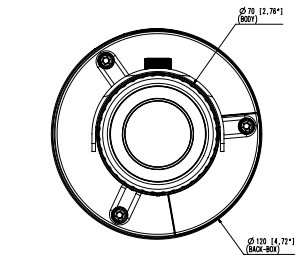

Mechanical

Color / Material	Dark grey / Aluminum
Product dimensions / weight	Ø70x296mm (Ø2.76"x11.65"), 1220g (2.69 lb)

- The latest product information / specification can be found at hanwha-security.com
- Design and specifications are subject to change without notice.
- Wisenet is the proprietary brand of Hanwha Techwin, formerly known as Samsung Techwin.

Appearance XNO-6020R/8020R/8030R/8040R
Unit : mm [inch]

Appearance XNO-6010R
Unit : mm [inch]