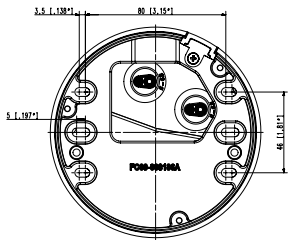

Mechanical

Color / Material	Dark grey / Aluminum
Product dimensions / weight	Ø70x296mm (Ø2.76"x11.65"), 1220g (2.69 lb)

- The latest product information / specification can be found at hanwha-security.com
- Design and specifications are subject to change without notice.
- Wisenet is the proprietary brand of Hanwha Techwin, formerly known as Samsung Techwin.

Appearance XNO-6020R/8020R/8030R/8040R
Unit : mm [inch]

Appearance XNO-6010R
Unit : mm [inch]