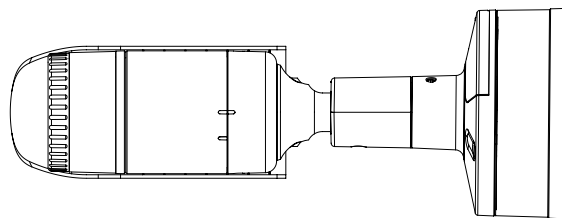

Mechanical

Color / Material	Dark grey / Aluminum
Product dimensions / weight	Ø70x296mm (Ø2.76"x11.65"), 1220g (2.69 lb)

- The latest product information / specification can be found at hanwha-security.com
- Design and specifications are subject to change without notice.
- Wisenet is the proprietary brand of Hanwha Techwin, formerly known as Samsung Techwin.