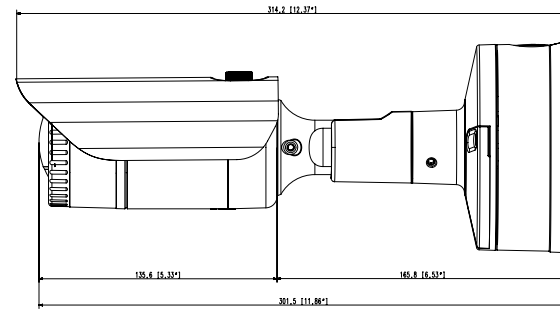

Mechanical

Color / Material	Dark grey / Aluminum
Product dimensions / weight	Ø70x296mm (Ø2.76"x11.65"), 1220g (2.69 lb)

- The latest product information / specification can be found at hanwha-security.com
- Design and specifications are subject to change without notice.
- Wisenet is the proprietary brand of Hanwha Techwin, formerly known as Samsung Techwin.

Appearance XNO-6020R/8020R/8030R/8040R
Unit : mm [inch]

Appearance XNO-6010R
Unit : mm [inch]