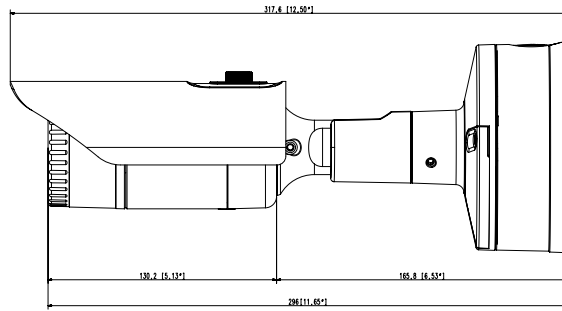

Mechanical

Color / Material	Dark grey / Aluminum
Product dimensions / weight	Ø70x296mm (Ø2.76"x11.65"), 1220g (2.69 lb)

- The latest product information / specification can be found at hanwha-security.com
- Design and specifications are subject to change without notice.
- Wisenet is the proprietary brand of Hanwha Techwin, formerly known as Samsung Techwin.

Appearance XNO-6020R/8020R/8030R/8040R
Unit : mm [inch]

Appearance XNO-6010R
Unit : mm [inch]